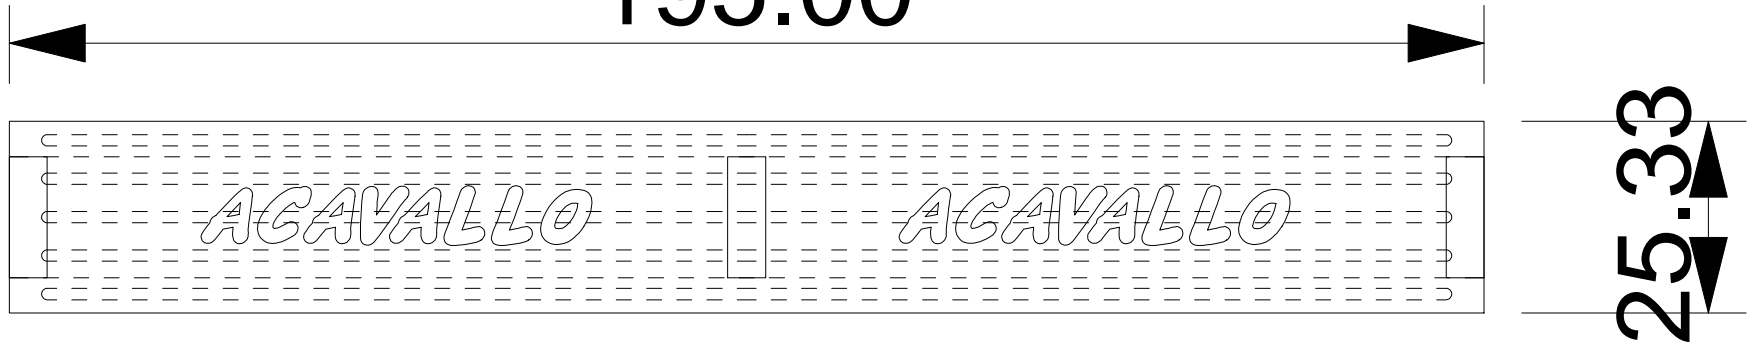

# AC 7

195.00

H max = 15.5mm

h min = 5mm

Volume = 47cm<sup>3</sup>